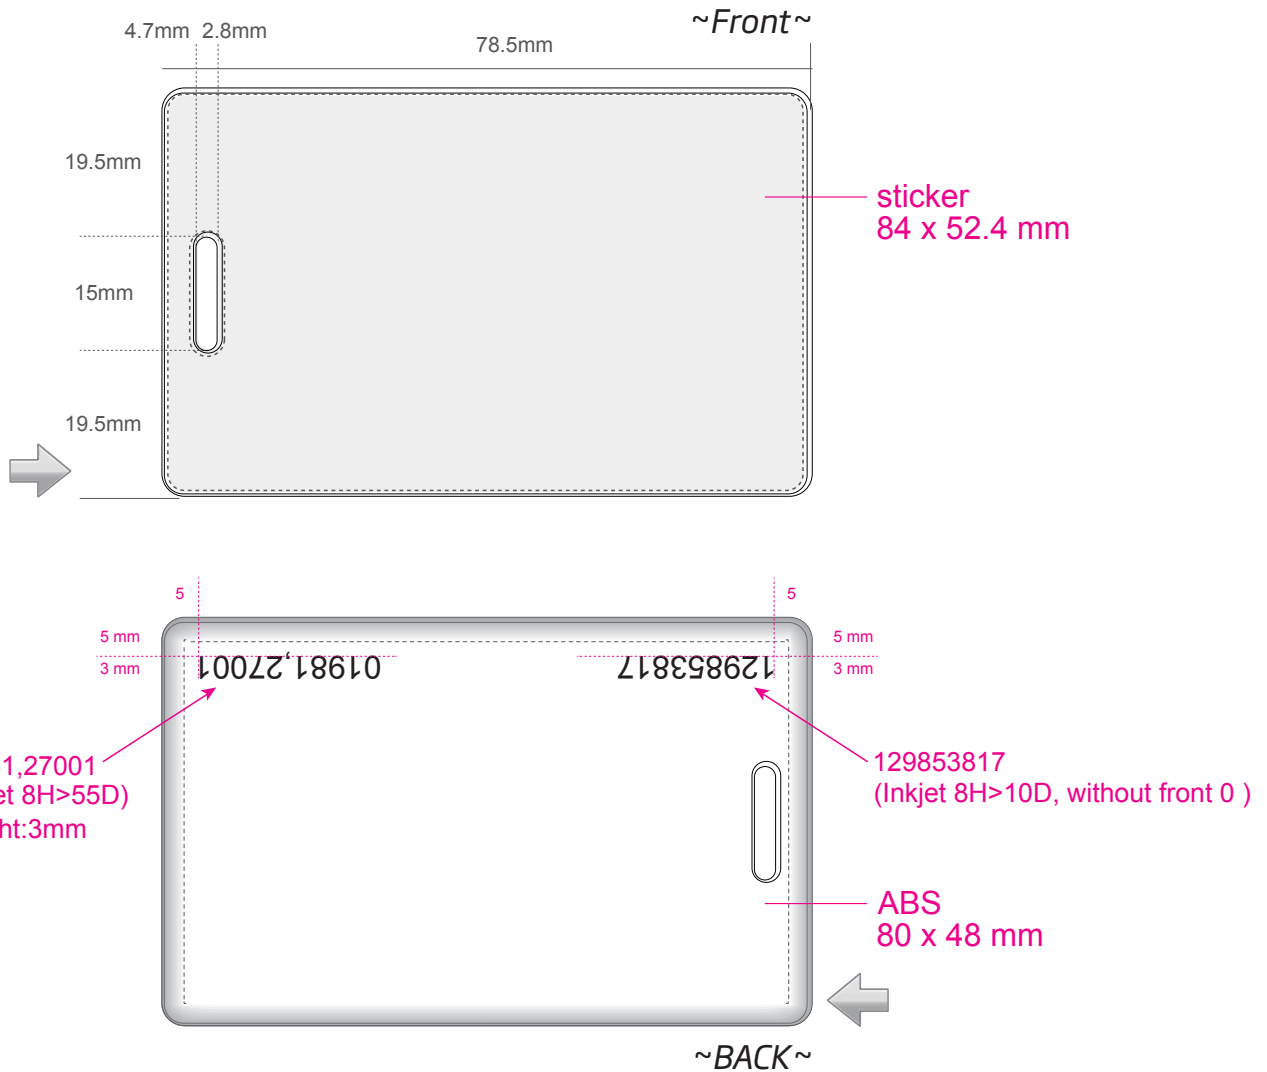

# Dimensions

Name of File : EM4200 Clamshell Card  
Date : 2019.3.22

INTEGRITY  
INTEGRITY  
INTEGRITY  
INTEGRITY  
INTEGRITY  
INTEGRITY  
INTEGRITY